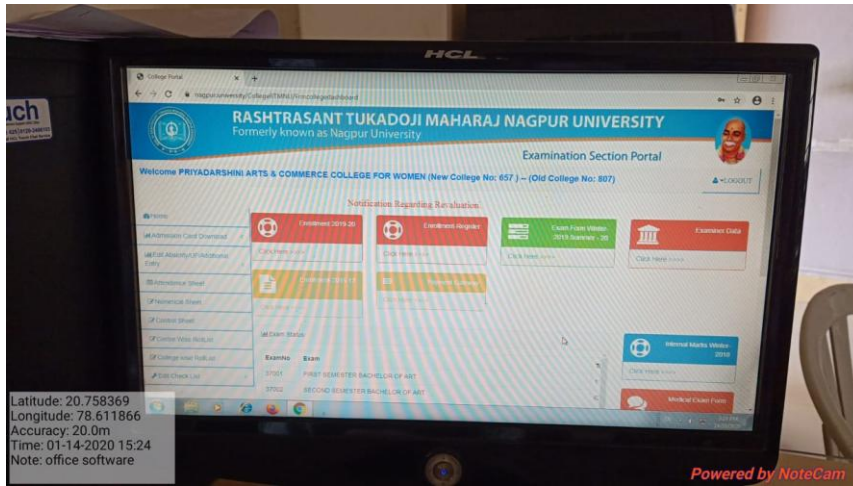

PRIYADARSHINI MAHILA MAHAVIDYALAYA, WARDHA

Screenshots of user interfaces

PHS

Principal
 Priyadarshini Mahila
 Mahavidyalaya, WARRDA