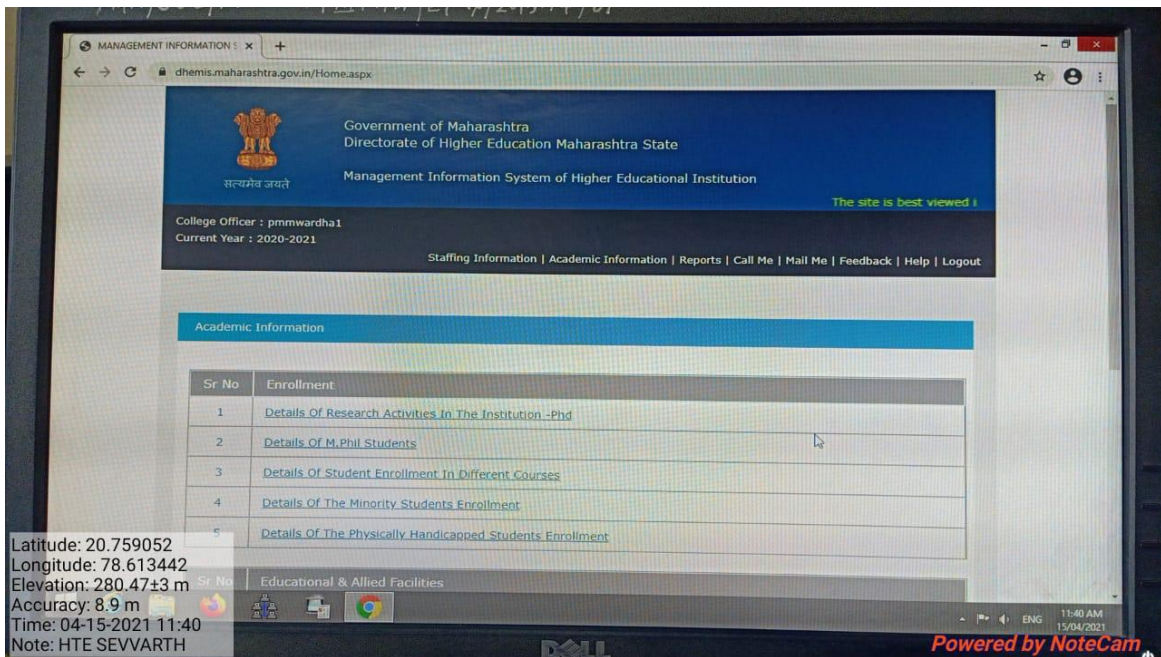

PRIYADARSHINI MAHILA MAHAVIDYALAYA, WARDHA

Screenshots of user interfaces

PHS

Principal
 Priyadarshini Mahila
 Mahavidyalaya, WARRDA