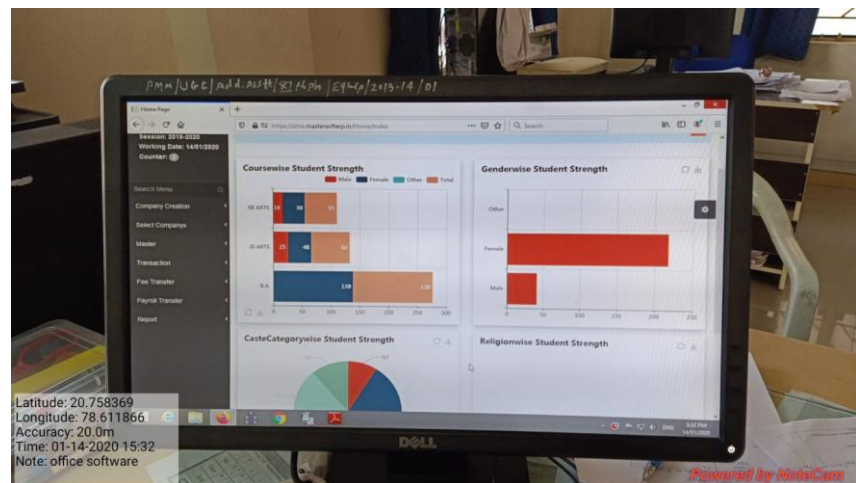

PRIYADARSHINI MAHILA MAHAVIDYALAYA, WARDHA

Screenshots of user interfaces

PHS

Principal
 Priyadarshini Mahila
 Mahavidyalaya, WARRDA